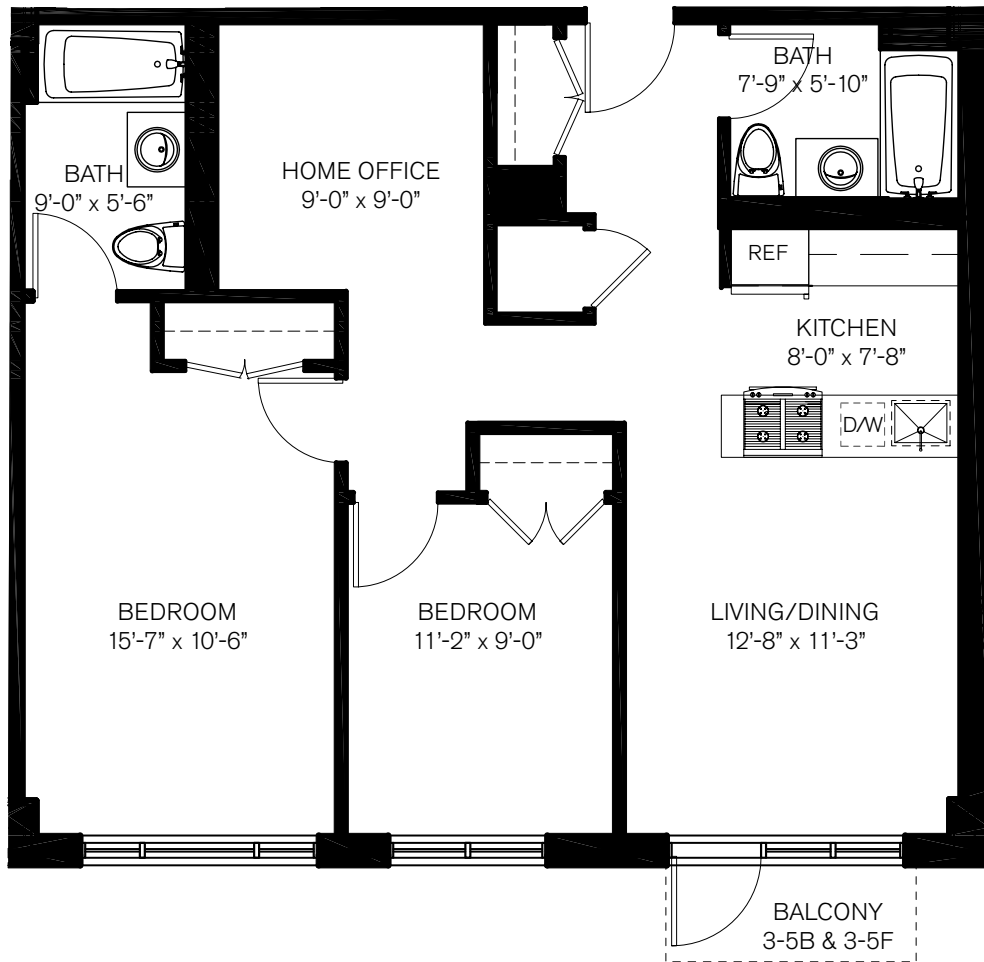

WHERE IT'S AT

RESIDENCE B | FLOORS 2-5
RESIDENCE F | FLOORS 2-5

2 Bedrooms + Home Office | 2 Baths

NOTES:

301 Sullivan Place | Brooklyn, NY 11225 | 718.363.PLEX | ThePlexBKLYN.com