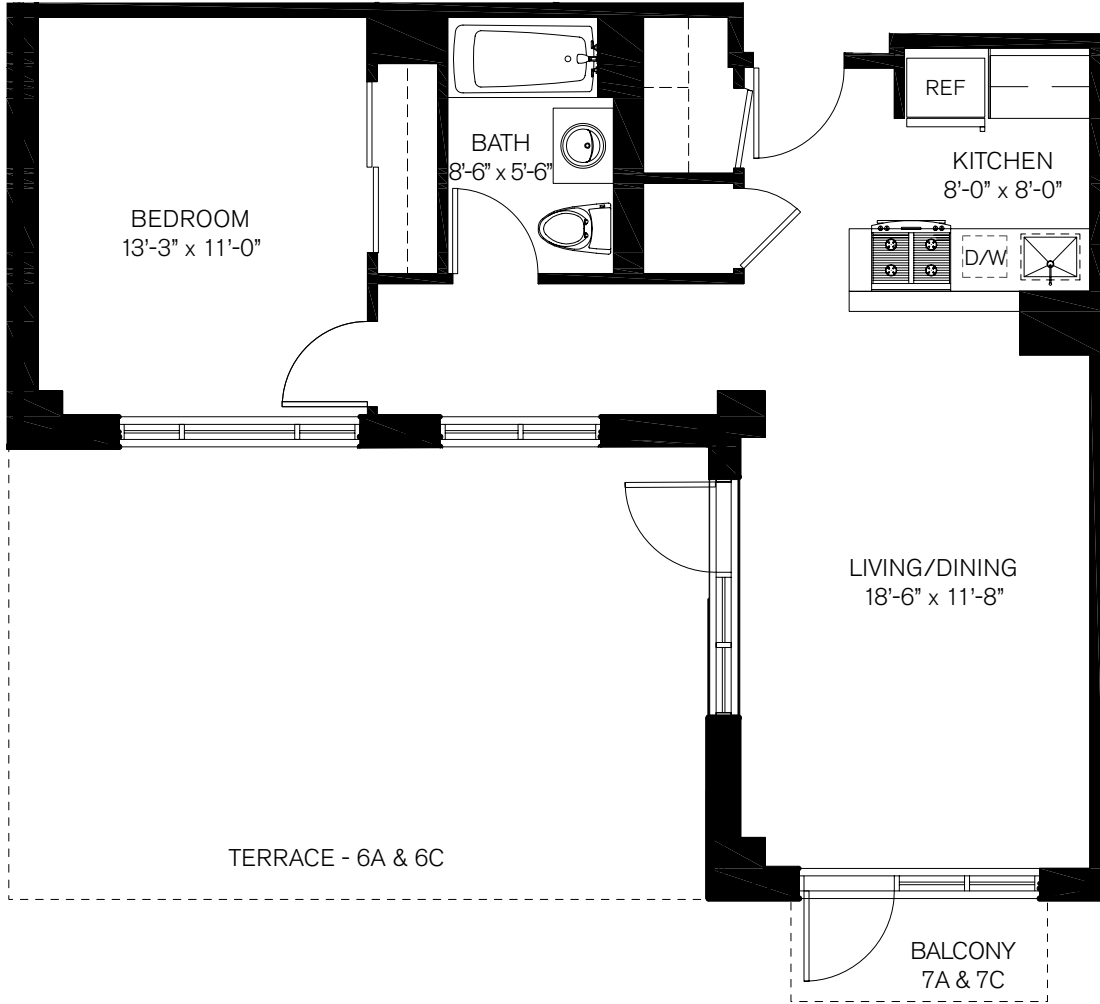

WHERE IT'S AT

RESIDENCE A | FLOORS 6-7
RESIDENCE C | FLOORS 6-7

1 Bedroom | 1 Bath

NOTES:

301 Sullivan Place | Brooklyn, NY 11225 | 718.363.PLEX | ThePlexBKLYN.com