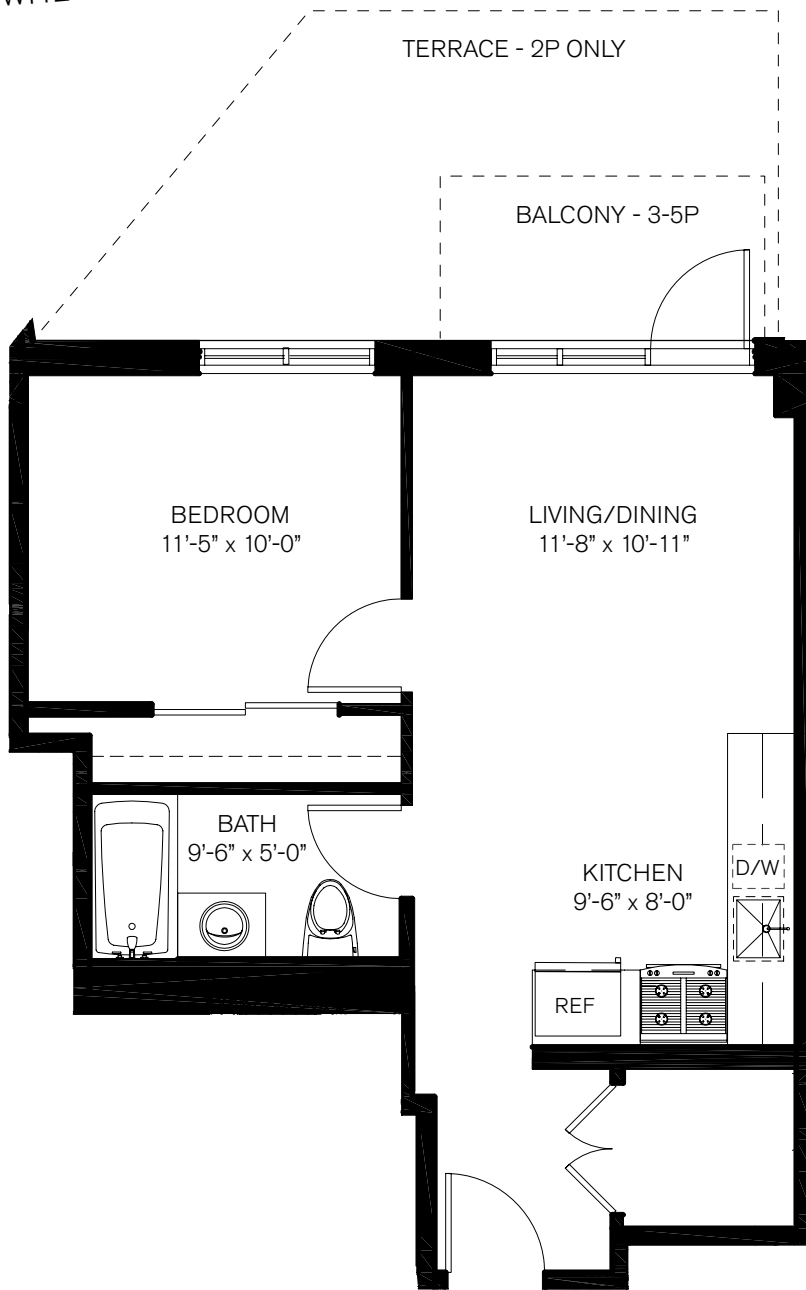

# RESIDENCE P | FLOORS 2-5

1 Bedroom | 1 Bath

NOTES:

301 Sullivan Place | Brooklyn, NY 11225 | 718.363.PLEX | [ThePlexBKLYN.com](http://ThePlexBKLYN.com)