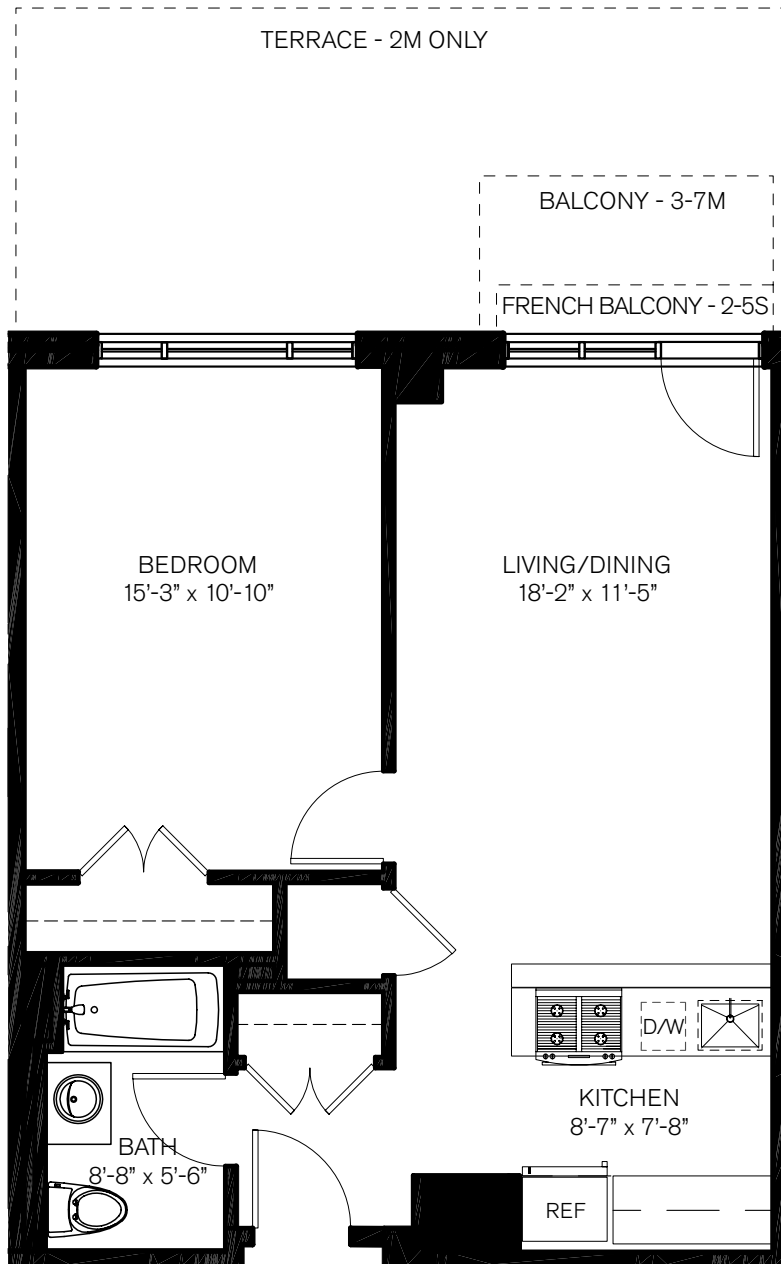

WHERE IT'S AT

RESIDENCE D | **FLOORS 2-5**
RESIDENCE M | **FLOORS 2-7**
RESIDENCE S | **FLOORS 2-5**

1 Bedroom | 1 Bath

NOTES:

301 Sullivan Place | Brooklyn, NY 11225 | 718.363.PLEX | ThePlexBKLYN.com